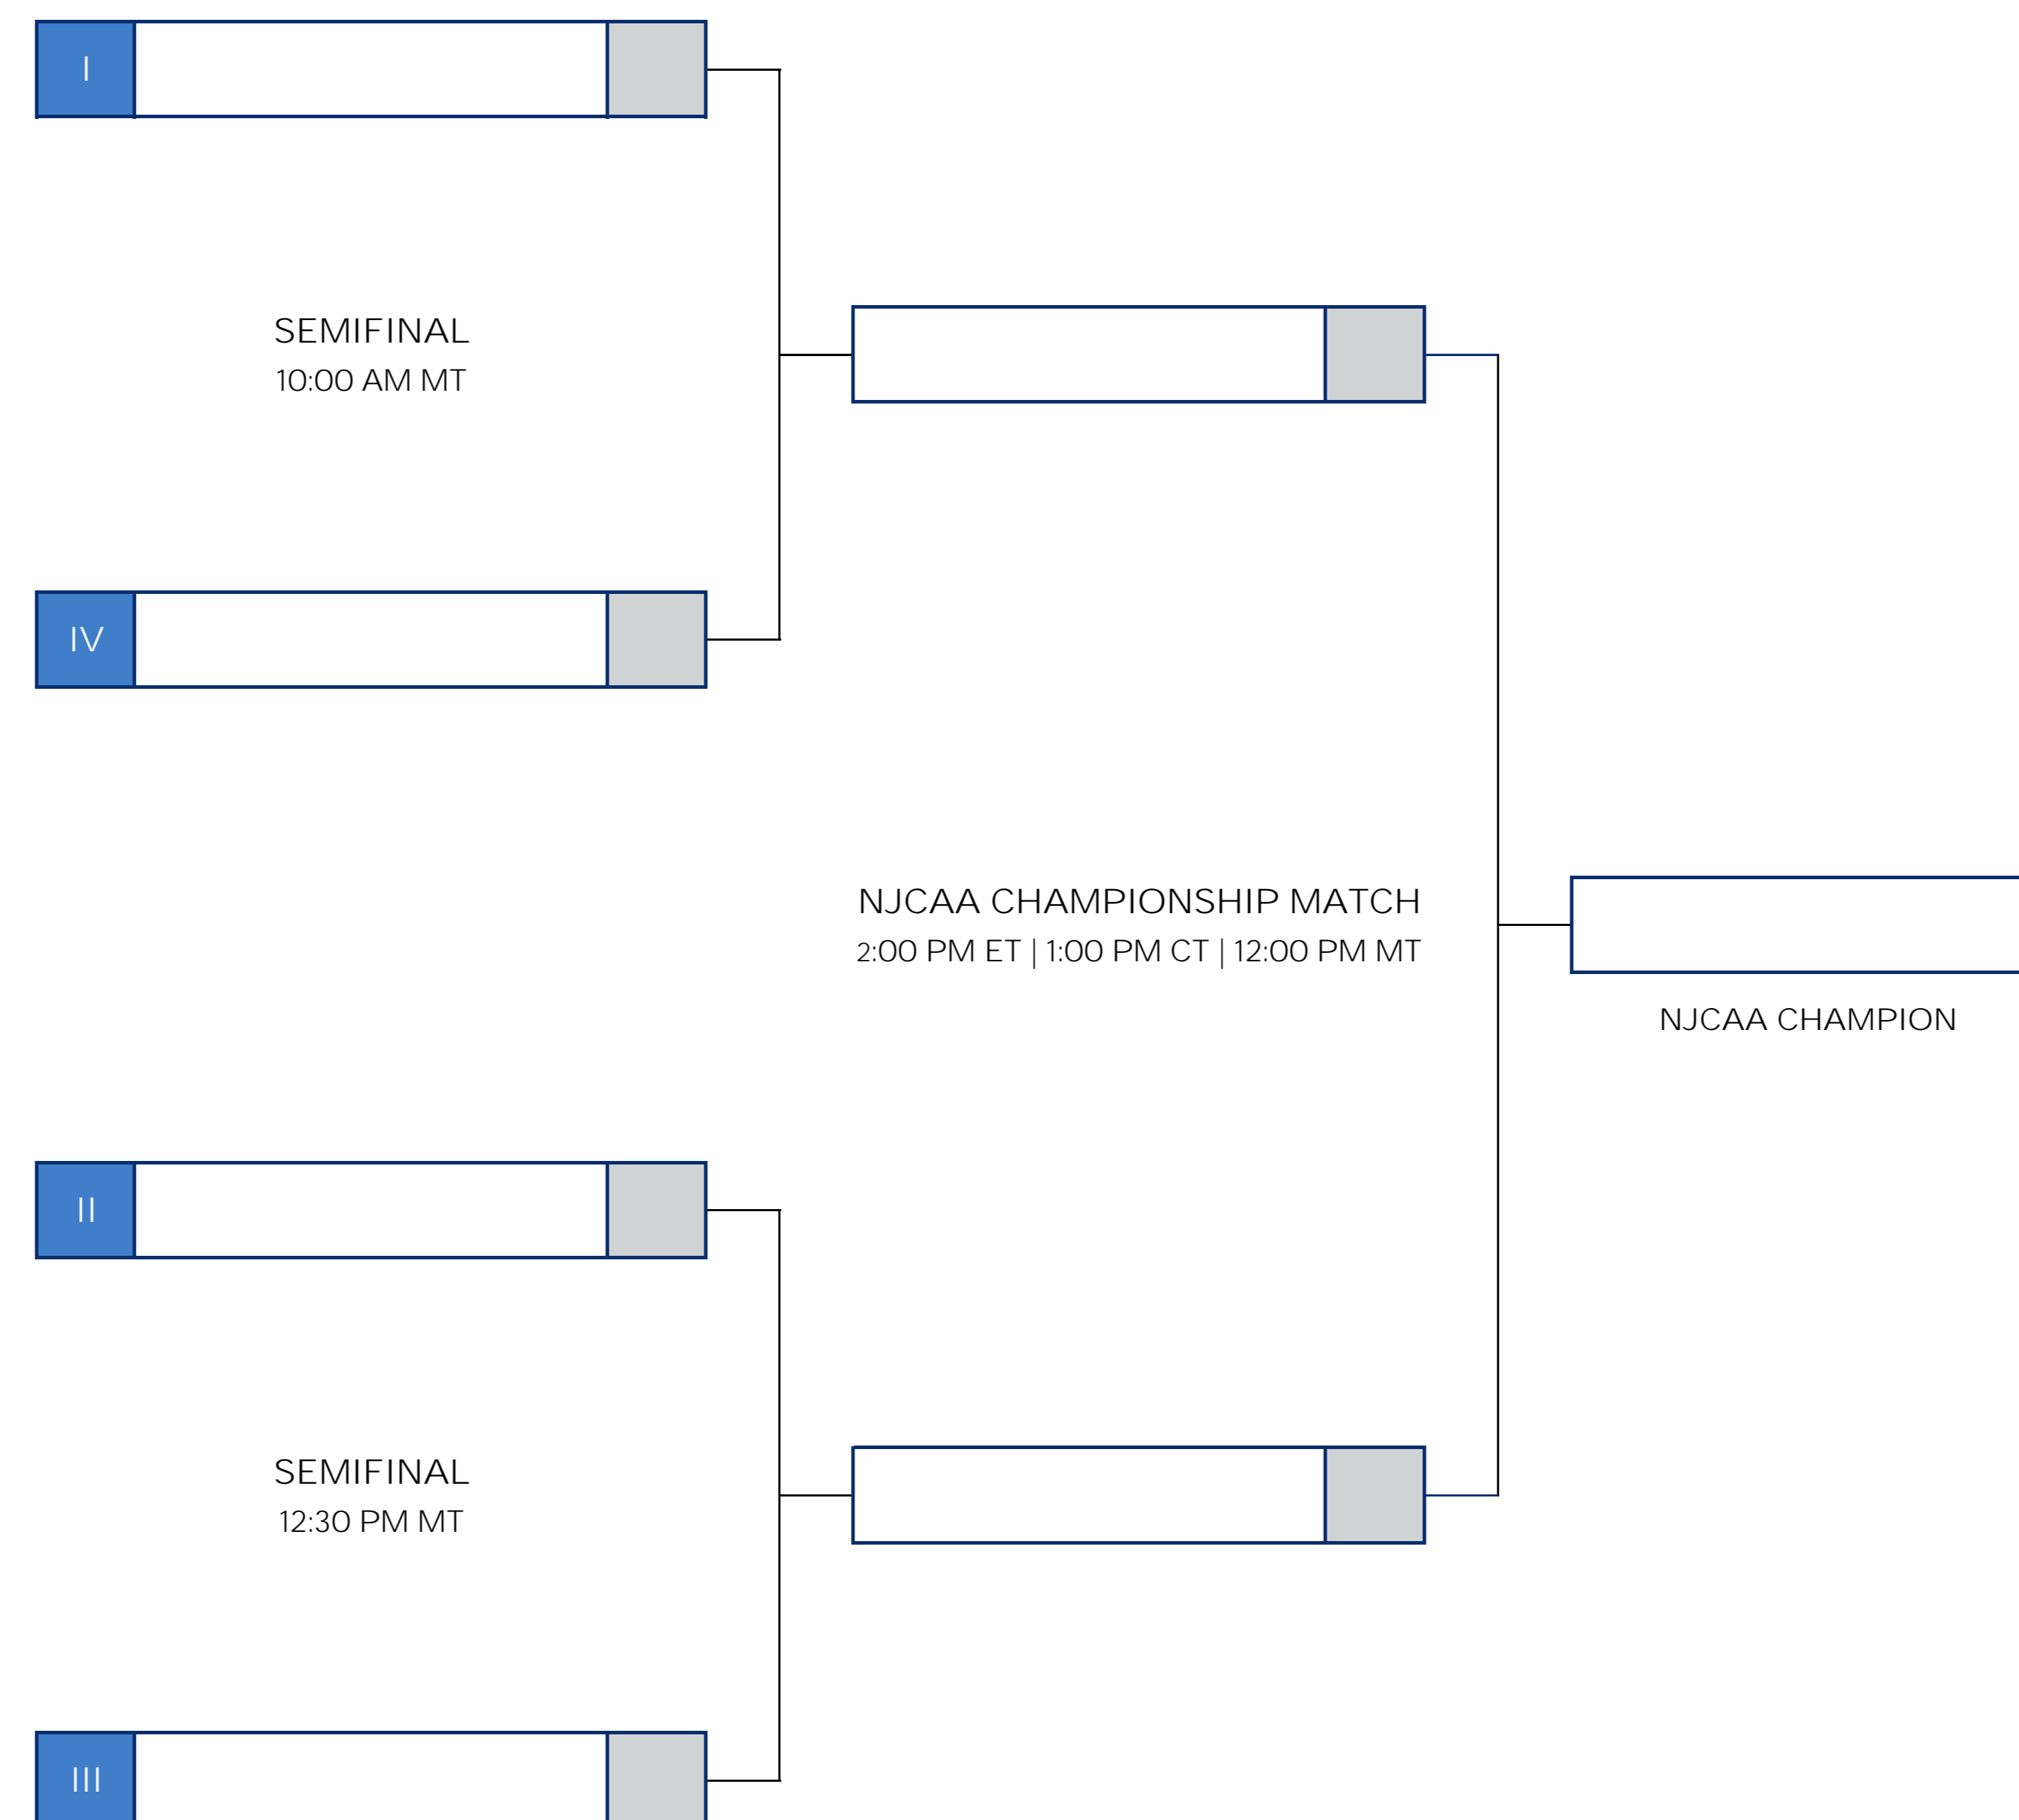

# 2022 NJCAA DIVISION II WOMEN'S SOCCER CHAMPIONSHIP

NOVEMBER 14-19, 2022 | KINO SPORTS COMPLEX | TUCSON, AZ

POOL PLAY  
Monday-Wednesday, November 14-16

SEMIFINALS  
Friday, November 18

FINALS  
Saturday, November 19

POOL A			
SEED	TEAM	+/-	POINTS
#1	Holmes	0	0
#8	Schoolcraft	0	0
#12	Cape Fear	0	0

POOL B			
SEED	TEAM	+/-	POINTS
#2	Phoenix	0	0
#7	Southwestern Illinois	0	0
#11	South Suburban	0	0

POOL C			
SEED	TEAM	+/-	POINTS
#3	Heartland	0	0
#6	Jones	0	0
#10	CCBC Essex	0	0

POOL D			
SEED	TEAM	+/-	POINTS
#4	Northwest Mississippi	0	0
#5	Pima	0	0
#9	Northeast	0	0

SEMIFINAL MATCHUPS	
I	Highest Remaining Seed
II	2nd Highest Remaining Seed
III	3rd Highest Remaining Seed
IV	Lowest Remaining Seed

POOL D

Monday-Wednesday, November 14-16